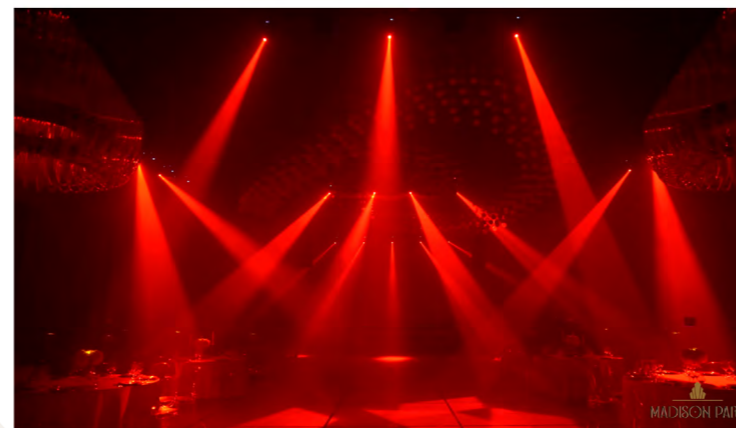

<https://www.youtube.com/watch?v=i3zqCLOioio>